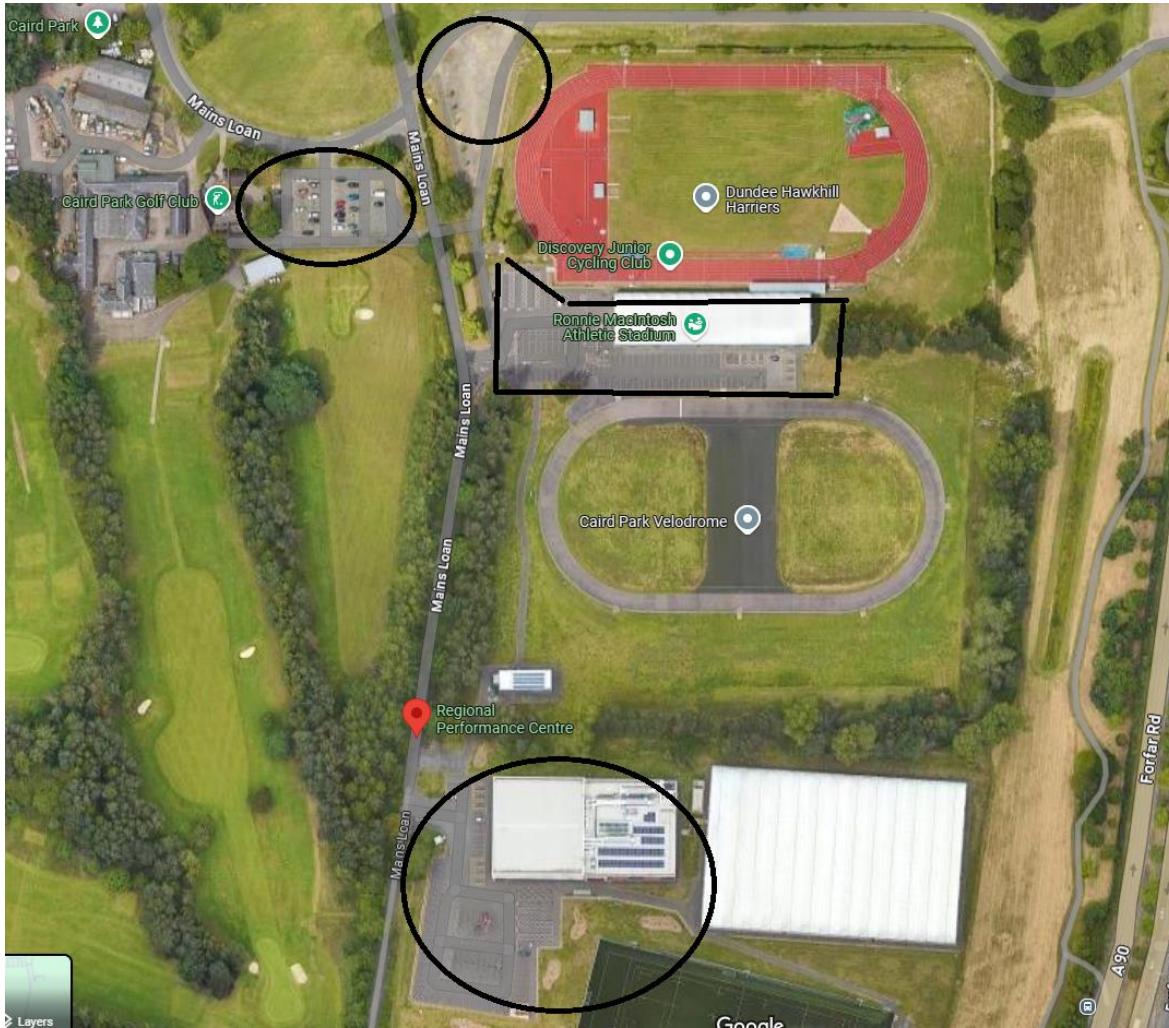

## Venue Parking, Bus Services and Other Info

There are other events on at the building on the same day, so the main car park in the black circle at the bottom of the picture (left) will likely fill up quickly.

However, there are three other car parks near by marked by the black box and circles – please do utilise these if the main car park is fully used.

You can also park on the south side of the Kingsway at Mains Loan Mains Drive or Mains Terrace and then use the pedestrian crossing to cross the Kingsway and walk to the centre.

Local Bus service 32 stops at Morrisons Supermarket which is a 10-minute walk from the venue

Local Bus Service 10 stops on Claverhouse Road which is a 10 minute walk from the venue.

Local Bus Service 18 stops on Hebridies Drive which is a 10 minute walk from the venue.